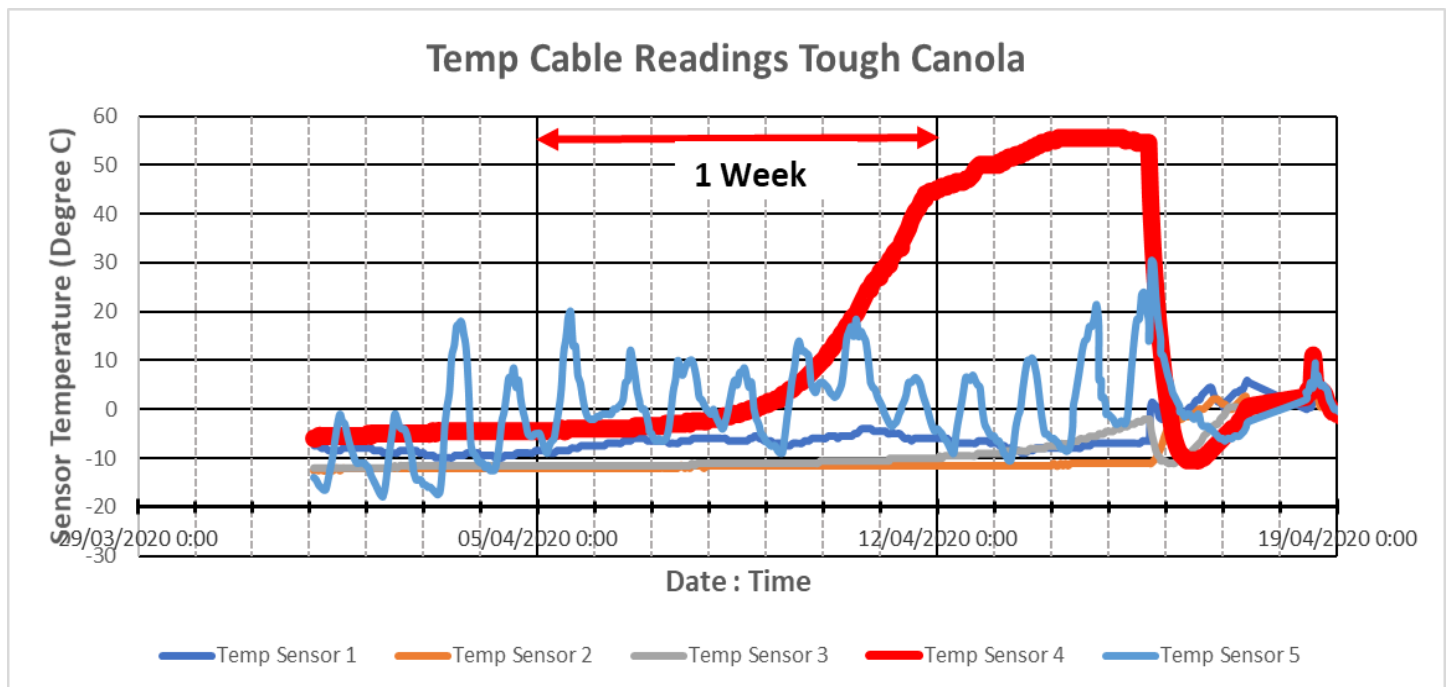

How Valuable is Low cost remote Monitoring of your Grain Temperatures?

No more sleepless nights
No more frozen hands on the handheld cable reader
No more In-bin spoilage
No more lost cash flow

It takes less than 7 days for tough Canola to heat!

TOP GRADE AG is excited to Introduce an affordable option for remote monitoring your stored grain!

Farmer friendly equipment!

Easily movable magnetic mounted hardware located at ground level.

Simple 12 volt power supply.