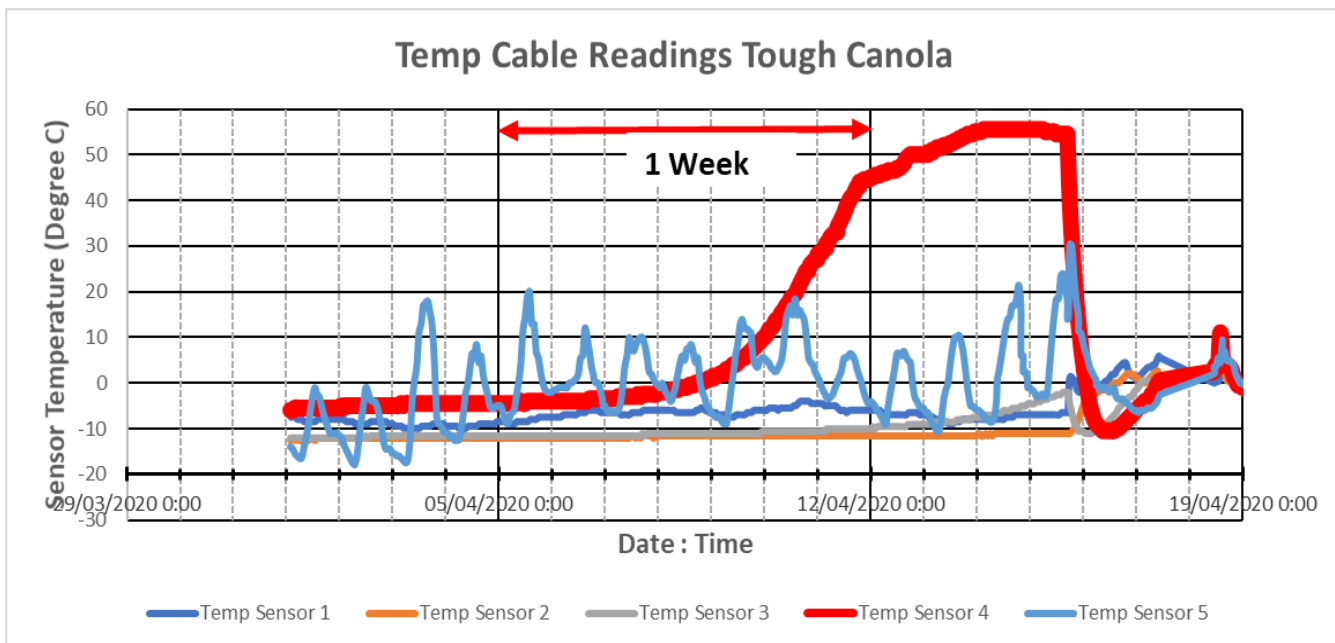

How Valuable is Low cost remote Monitoring of your Grain Temperatures?

No more sleepless nights
No more frozen hands on the handheld cable reader
No more In-bin spoilage
No more lost cash flow

It takes less than 7 days for tough Canola to heat!

TOP GRADE AG is excited to Introduce an affordable option for remote monitoring your stored grain!

Farmer friendly equipment!

Magnetic mounted hardware.

Simple 12 volt power supply.

Cloud based app provides remote access from almost anywhere.